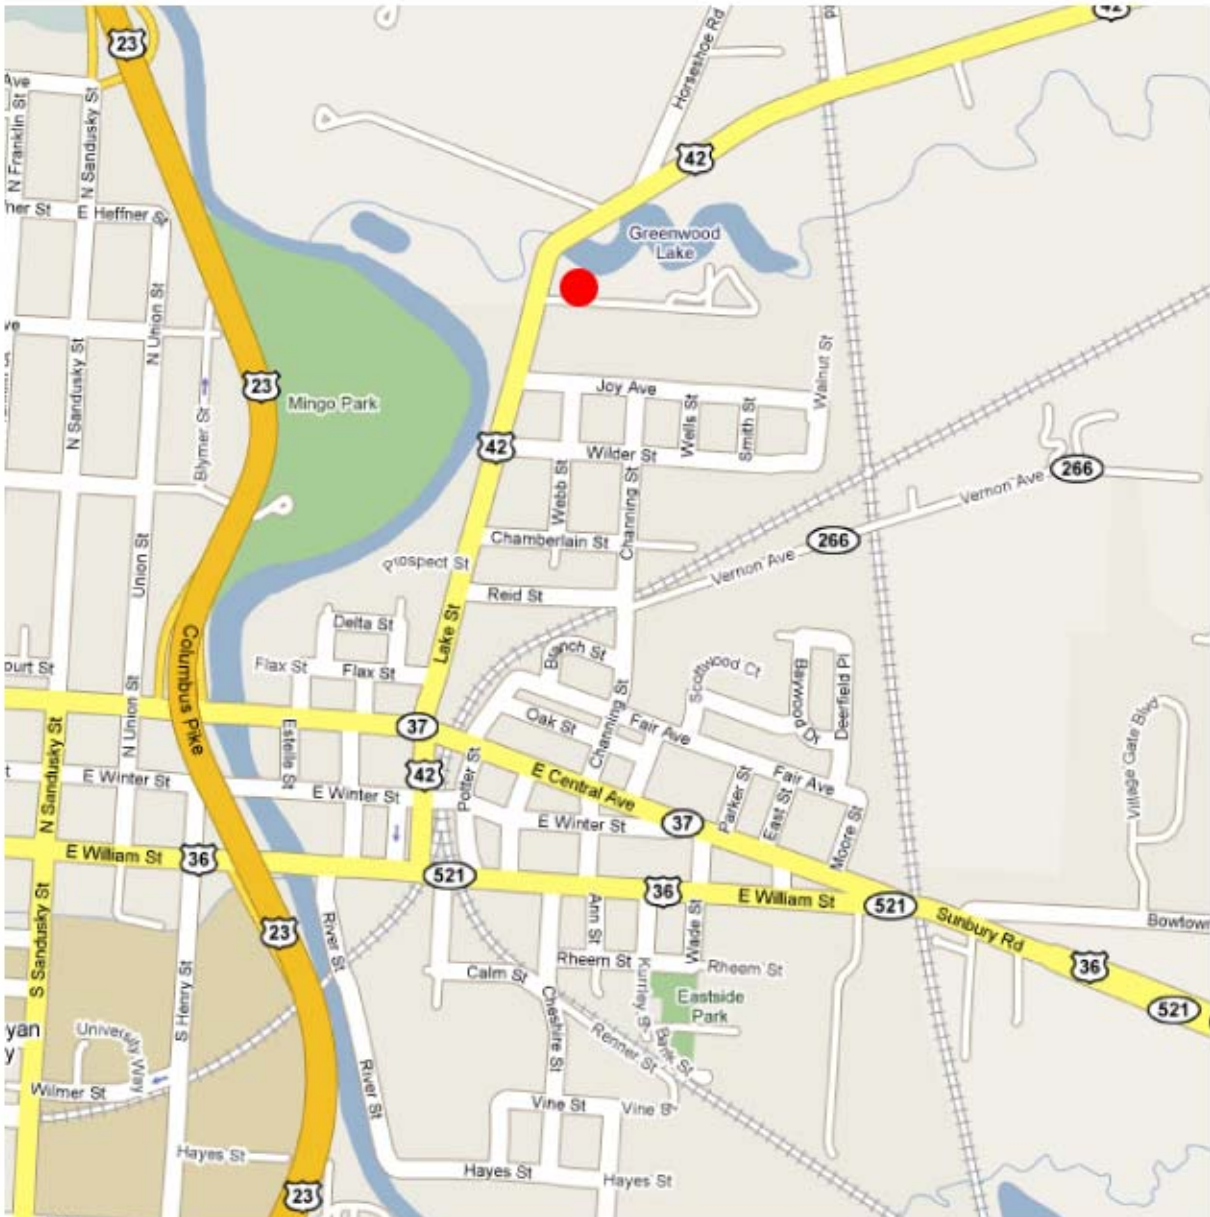

Map

Directions

- Take I-71 to Exit 131 (Delaware/Sunbury)
- At light turn left (West to Delaware, on SR 36/37)
- Travel West approximately eight miles until the intersection that splits SR 36 from SR 37.
- Turn right at the light, staying on SR 37
- Turn right on Lake Street (US 42 North)
- Greenwood Lake and Retreat Center is on the right side, less than one mile up the road.

Greenwood Lake Camp
340 Lake Street, P.O. Box 356
Delaware, OH 43015
(740) 369-4821